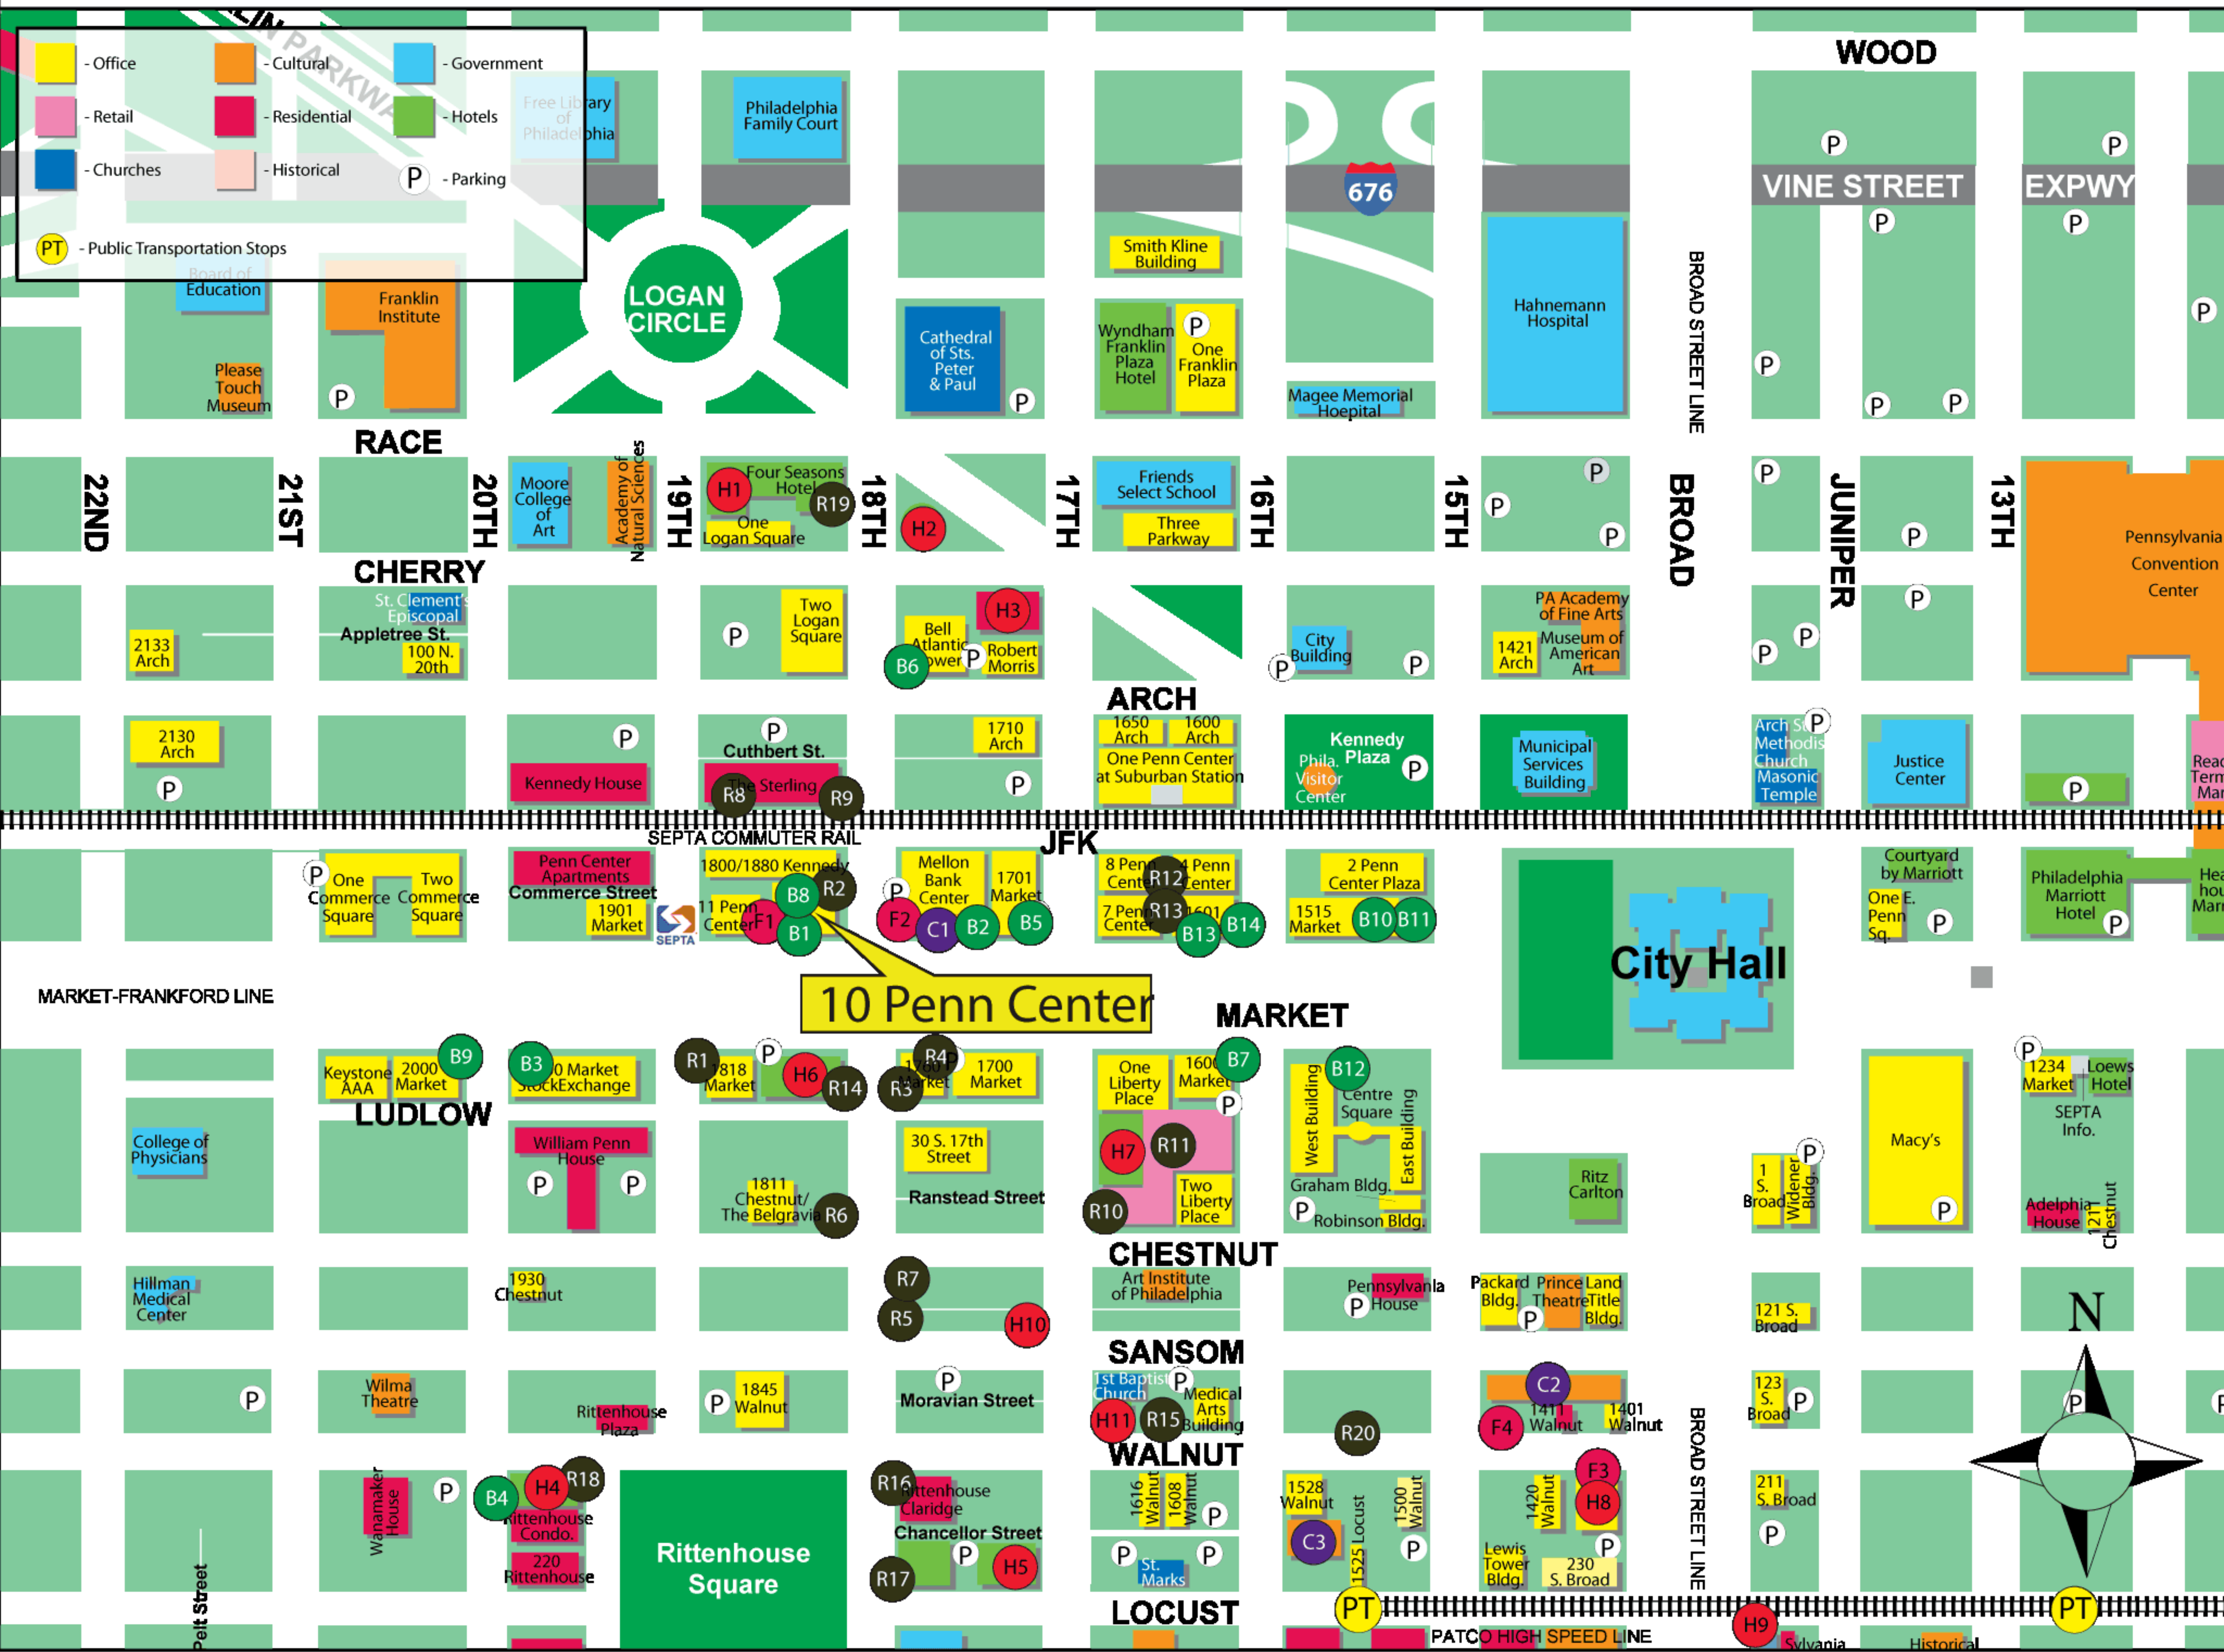

Hotels		
H1	Four Seasons	1 Logan Square
H2	Embassy Suites	1776 Benjamin Franklin Pk.
H3	The Windsor	1700 Benjamin Franklin Pk.
H4	The Rittenhouse	210 West Rittenhouse Sq.
H5	Radisson Plaza - Warwick	1701 Locust Street
H6	Crowne plaza	1800 Market Street
H7	The Westin	99 South 17th Street
H8	The Bellevue	200 South Broad Street
H9	The Doubletree	237 South Broad Street
H10	Sofitel Hotel	120 South 17th Street
H11	Latham	135 South 17th Street

Health and Fitness Clubs		
F1	Westin fitness	1835 Market Street
F2	Philadelphia Sports Club	1735 Market Street
F3	The Sporting Club	224 South Broad Street
F4	Bally Total Fitness	1435 Walnut Street

Social Clubs		
C1	Pyramid Club	1735 Market Street
C2	Union League	140 South Broad Street
C3	Racquet Club	215 South 16th Street

Restaurants		
R1	Marathon Grill	1818 Market Street
R2	Pickles Plus	1801 Market Street
R3	Salad Works	1760 Market Street
R4	Cosi Sandwich Bar	201 South 18th Street
R5	Amazon Juice	103 South 18th Street
R6	Continental Midtown	28 South 18th Street
R7	DiBruno's	103 South 18th Street
R8	Quiznos Sub	1880 JFK Boulevard
R9	City Garden	1801 JFK Boulevard
R10	Ruby Tuesday's	1625 Chestnut Street
R11	Liberty Place Food Court	1620 Chestnut Street
R12	Salad Works	1635 Market Street
R13	Turkey Plus	1635 Market Street
R14	Elephant Castle Rest. & Pub	1800 Market Street
R15	Brasserie Perrier	1818 Chestnut Street
R16	Rouge	205 South 18th Street
R17	Bleu	227 South 18th Street
R18	LaCroix	210 W Rittenhouse Square
R19	The Fountain Restaurant	1 Logan Square
R20	Le Bec Fin	1523 Walnut Street

Banks		
B1	Republic First Bank	1818 Market Street
B2	Mellon Financial	1735 Market Street
B3	Commerce Bank	1900 Market Street
B4	Citizens Bank	214 S 20th Street
B5	Sun National Bank	1701 Market Street
B6	Sovereign Bank	1717 Arch Street
B7	PNC Bank	1600 Market Street
B8	PNC Bank	1801 Market Street
B9	Sovereign Bank	2000 Market Street
B10	First Trust	1515 Market Street
B11	Citizens Bank	1515 Market Street
B12	Wachovia Bank	1500 Market Street
B13	TD Bank North	1601 Market Street
B14	Republic First Bank	1601 Market Street

PATCO HIGH SPEED LINE